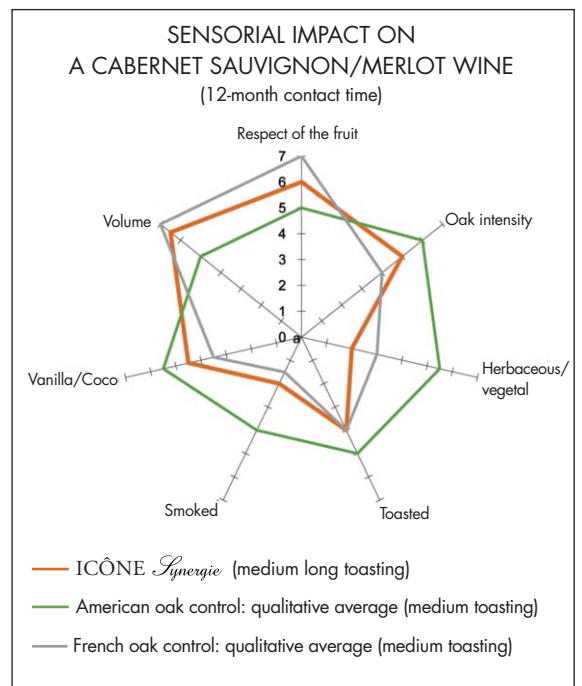

BARRELS

100% CENOLOGIQUE

*Synergie*

*Synergie*

## WHICH WINES? WHICH OBJECTIVES?

*Synergie* is primarily intended for **concentrated red wines aged in oak barrel**, principally Cabernet Sauvignon, Cabernet Franc, Zinfandel, Tempranillo, Merlot, Malbec, Pinotage, Carménère and Shiraz.

The oak profile imparted by ICÔNE *Synergie* can be described as **fruity, balanced and round**:

- French oak **respects fruit freshness** and gives structure to the palate with **balanced tannins and some form of sweetness**
- American oak amplifies **aromatic sweetness and roundness on the palate**.